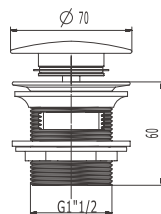

B21

Brass waste for bath 1 1/2",
with overflow clic-clac