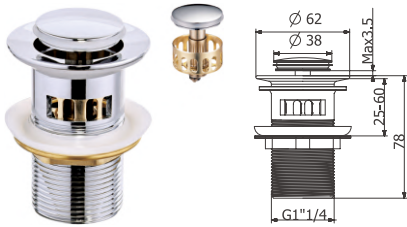

The Draining Art

C16

Brass waste for wash basin 1 1/4",
with overflow clic-clac with brass filter