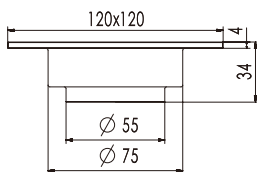

F28

Brass floor drain, 110*110mm,
100mm outflow, matt black