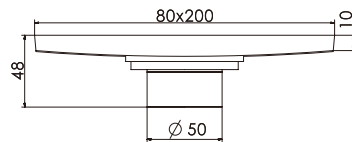

F31

Brass floor drain

F32

Brass floor drain

F33

Brass floor drain