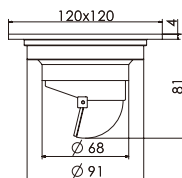

F29

Brass floor drain