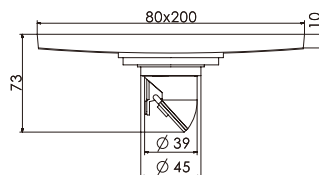

F34

Brass floor drain