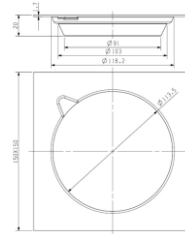

F37

Stainless steel floor waste,
15*15cm 20*20cm

F38

Stainless steel floor waste,
10*10cm 15*15cm 20*20cm click clack

F39

Stainless steel floor waste,
10*10cm