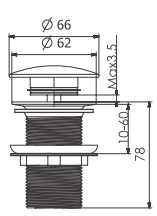

C12

Brass waste for wash basin 1 1/4", with overflow clic-clac

C13

Brass waste for wash basin 1 1/4" clic-clac