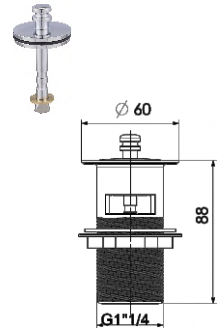

C203

Brass basin waste with captive brass plug, slotted, 1 1/4"