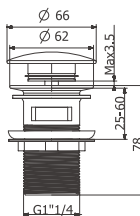

C12

Brass waste for wash basin 1 1/4", with overflow clic-clac

C13

Brass waste for wash basin 1 1/4" clic-clac