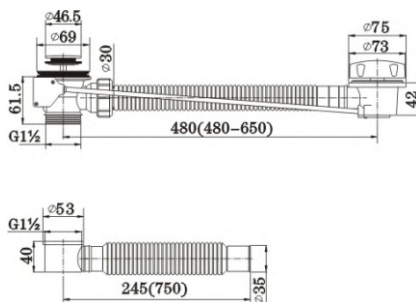

B60

Bath waste and overflow,
handle-controlled, 1 1/2"