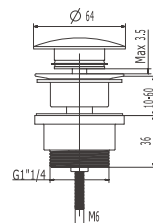

C68MB

Universal pop up waste,
1 1/4", MB