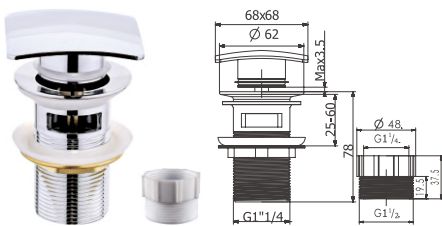

C20

Brass waste for wash basin 1 1/4", with overflow
clic-clac plus 1 1/4" - 1 1/2" plastic adapter