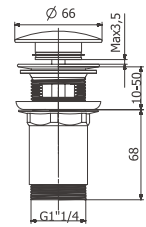

C51 CE

Brass waste for wash basin 1 1/4",
with overflow clic-clac