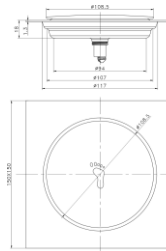

## F36

Brass floor drain

**F37**

Stainless steel floor waste,  
15\*15cm 20\*20cm

**F38**

Stainless steel floor waste,  
10\*10cm 15\*15cm 20\*20cm click clack

**F39**

Stainless steel floor waste,  
10\*10cm