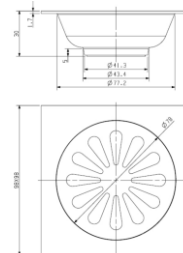

## F36

Brass floor drain

**F37**

Stainless steel floor waste,  
15\*15cm 20\*20cm

**F38**

Stainless steel floor waste,  
10\*10cm 15\*15cm 20\*20cm click clack

**F39**

Stainless steel floor waste,  
10\*10cm