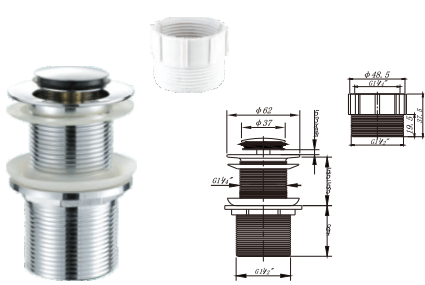

Brass waste for wash basin 1 1/2" clic-clac

**C74**

Brass waste for wash basin 1 1/2" clic-clac

**C75**

Brass basin waste, 1 1/4", plus 1 1/4"- 1 1/2" brass or plastic adapter, with overflow