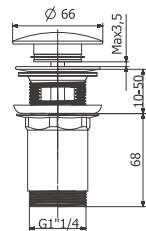

C53 CE

Brass waste for wash basin 1 1/4",
with overflow clic-clac, brass filter