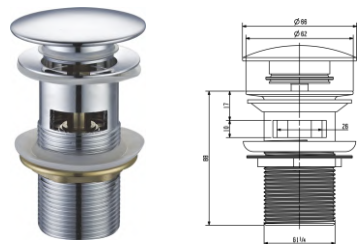

C21

Brass basin waste, 1 1/4",
slotted, spring plug