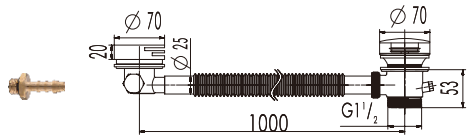

B55

Round brass bath filler waste and o/flow, spring plug, 1 1/2"

B56

Bath waste and o/flow, brass plug, 1 1/2"

B57

Bath waste and o/flow, clic-clac, 1 1/2"