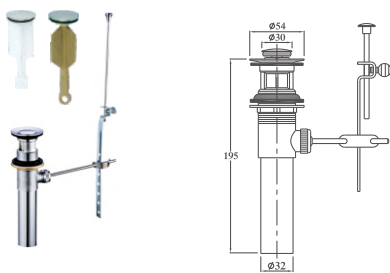

C504

USA pop up basin waste,
M37X1.5