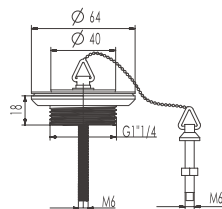

## B15

Brass waste for bathtub 1 1/2",  
brass plug with chain

**B16**

Brass waste for sink  
1 1/2" brass plug

**B17**

Brass waste for sink 1 1/4",  
rubber plug with chain & screw nut

**B18**

Zinc waste for sink 1 1/4",  
rubber plug with chain & ring