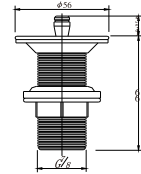

C201

Brass basin waste, 7/8"