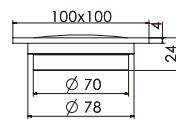

**F17**

Brass floor drain

**F18**

Brass tile insert floor waste,  
88mm outflow

**F19**

Brass tile insert floor waste,  
73mm outflow

**F20**

Brass tile insert floor waste,  
96mm outflow, matt black