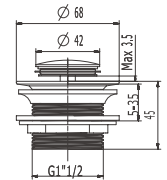

B13

Brass waste for bath 1 1/2",
clac-clac