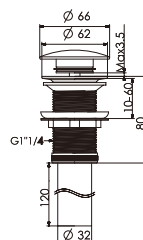

C109

Brass waste for wash basin 1 1/4" clic-clac