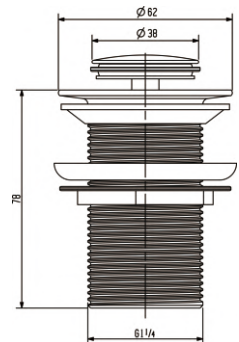

C11MB

Brass basin waste, 1 1/4", without overflow, clic-clac, matt black