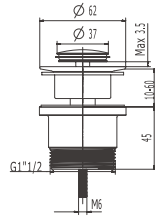

C73

Brass waste for wash basin 1 1/2" clic-clac