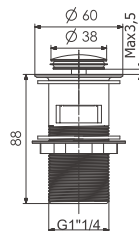

C23

Brass basin waste, 1 1/4", slotted, spring plug