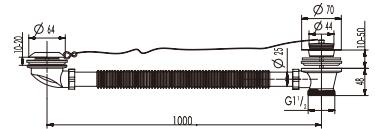

B55

Round brass bath filler waste and o/flow, spring plug, 1 1/2"