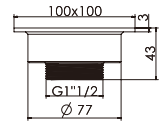

## B63

Brass bath waste with round water outlet and overflow, clic-clac, 1 1/2"

**F10**

Brass floor drain

**F11**

Brass floor drain

**F12**

Brass floor drain