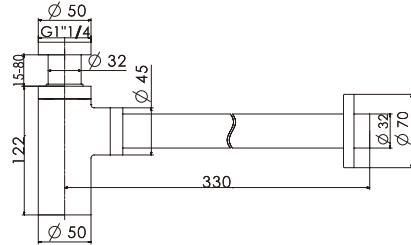

T13 CE

Brass bottle trap square, 1 1/4", forged, size 45x45mm