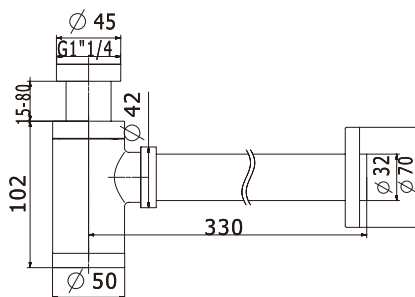

Brass bottle trap round, 1 1/4"

**T11G** CE

Brass bottle trap round, 1 1/4", gold

**T11MB** CE

Brass bottle trap round, 1 1/4", MB

**T11RG** CE

Brass bottle trap round, 1 1/4", rose gold