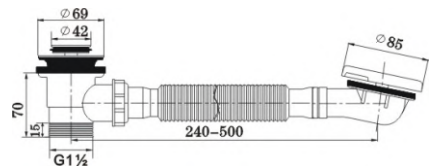

B56

Bath waste and o/flow, brass plug, 1 1/2"

B57

Bath waste and o/flow, clic-clac, 1 1/2"