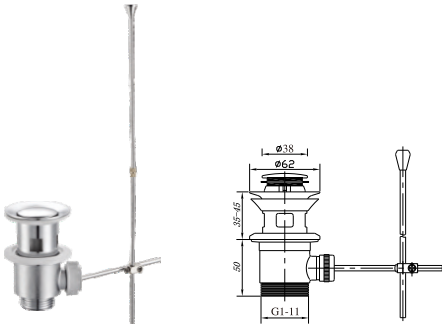

C502

Pop up basin waste, 1"