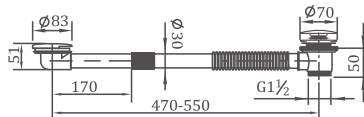

B52

Brass bath waste and overflow,
1 1/2", clic-clac