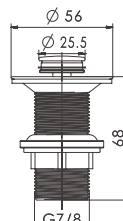

C25

Brass waste for wash basin 7/8" clic-clac