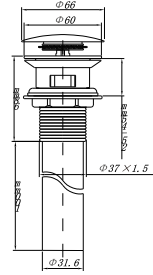

C113

Brass basin waste, 1", with overflow clic-clac