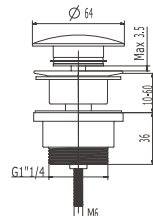

Universal pop up waste, 1 1/4",  
big cap

**C69**

Free-flow basin waste, 1 1/4"

**C68W**

Universal pop up waste,  
1 1/4", white

**C68RG**

Universal pop up waste,  
1 1/4", rose gold

**C68G**