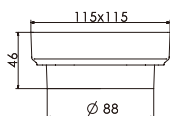

F18

Brass tile insert floor waste,
88mm outflow