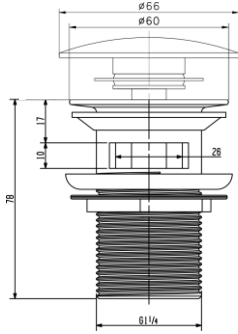

C09

Brass basin waste, 1 1/4", with overflow, clic-clac, chrome