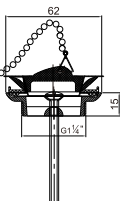

## B15

Brass waste for bathtub 1 1/2",  
brass plug with chain

**B16**

Brass waste for sink  
1 1/2" brass plug

**B17**

Brass waste for sink 1 1/4",  
rubber plug with chain & screw nut

**B18**

Zinc waste for sink 1 1/4",  
rubber plug with chain & ring