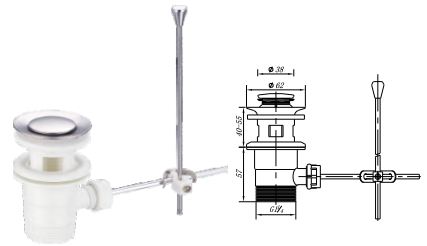

C503

Plastic pop up basin waste,
1 1/4"