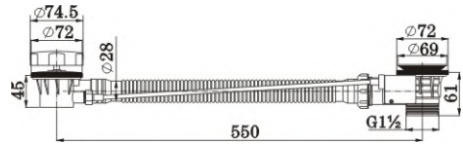

B62

CP brass bath waste and overflow, clic-clac, 1 1/2"