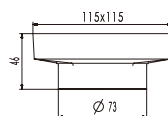

F19

Brass tile insert floor waste,
73mm outflow