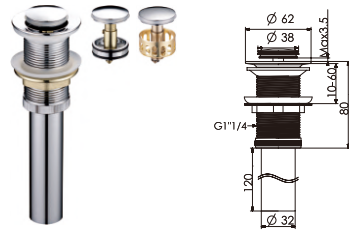

C101

Brass waste for wash basin 1 1/4"
clic-clac with brass filter