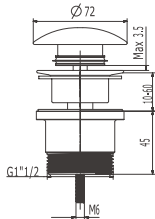

C72

Brass waste for wash basin 1 1/2" clic-clac ceramic cap