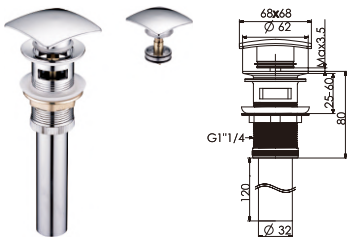

C104

Brass waste for wash basin 1 1/4",
with overflow clic-clac, brass filter