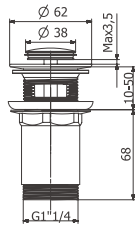

The Draining Art

C50 CE

Brass waste for wash basin 1 1/4",
with overflow clic-clac