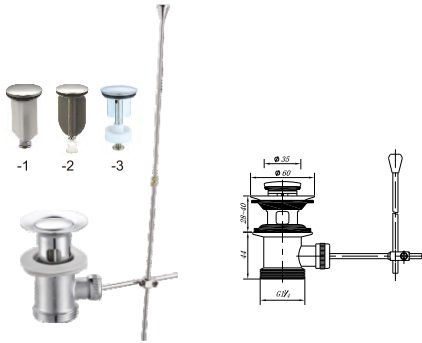

The Draining Art

C500

Pop up basin waste, 1 1/4"