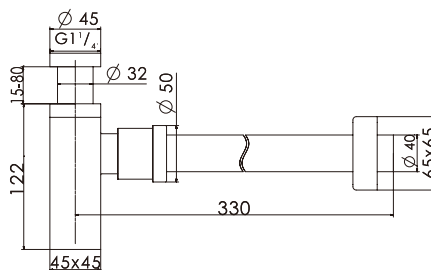

T16

Brass bottle trap, 1 1/4", outlet pipe dia 35mm

T17

Square bottle trap, 1 1/4", dia 40mm outlet pipe