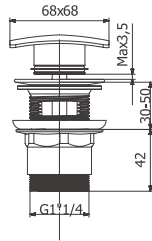

The Draining Art

C62

Brass waste for wash basin 1 1/4",
with overflow clic-clac