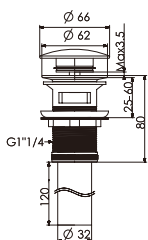

C108

Brass waste for wash basin 1 1/4", with overflow clic-clac