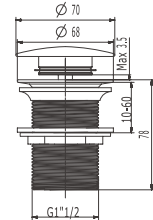

Brass waste for wash basin 1 1/2",
with overflow clic-clac

Brass waste for wash basin
1 1/2" without overflow clic-clac

Brass waste for wash basin 1 1/2",
with overflow clic-clac

Brass waste for wash basin
1 1/2" without overflow clic-clac