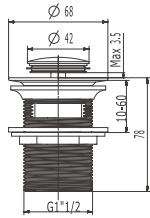

**B19**

Brass waste for sink 1 1/2",  
rubber plug with chain & ring

**B20**

Brass waste for bath 1 1/2",  
with overflow clic-clac

**B21**

Brass waste for bath 1 1/2",  
with overflow clic-clac

**B22** 

Brass waste for wash basin 1 1/2",  
with overflow clic-clac