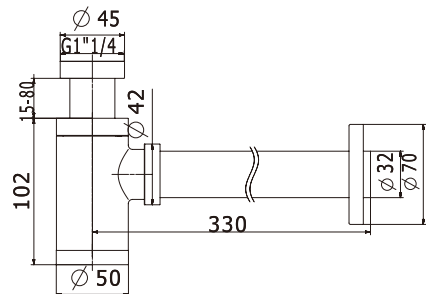

## C11MB

Brass basin waste, 1 1/4", without overflow, clic-clac, matt black

**Augsdrain**

**T10** CE

Brass traditional bottle trap, 1 1/4"

**T10MB**

Brass traditional bottle trap, 1 1/4", MB

**T11** CE