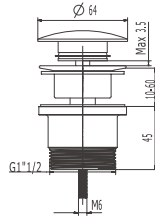

C71

Brass waste for wash basin 1 1/2" clic-clac