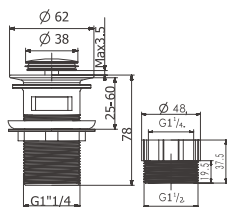

C14

Brass waste for wash basin 1 1/4", with overflow clic-clac

C15

Brass waste for wash basin 1 1/4", with overflow clic-clac