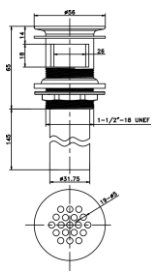

C116

Brass free flow basin waste, 1", without overflow