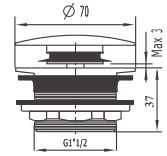

## B10

Brass waste for bathtub 1 1/2",  
clac-clac