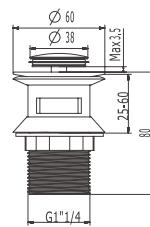

C801

Stainless steel basin waste, 1 1/4", with overflow, clic-clac