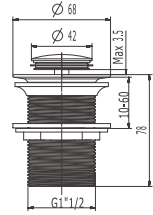

**B19**

Brass waste for sink 1 1/2",  
rubber plug with chain & ring

**B20**

Brass waste for bath 1 1/2",  
with overflow clic-clac

**B21**

Brass waste for bath 1 1/2",  
with overflow clic-clac

**B22** 

Brass waste for wash basin 1 1/2",  
with overflow clic-clac