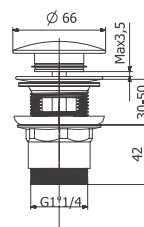

C61

Brass waste for wash basin 1 1/4", with overflow clic-clac