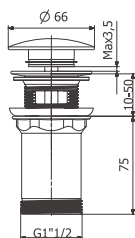

C58

Brass waste for wash basin 1 1/2", with overflow clic-clac