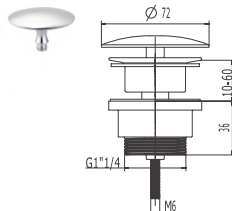

C69

Free-flow basin waste, 1 1/4"