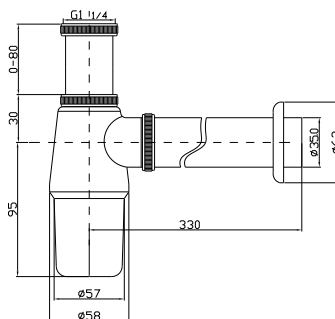

T15 CE

Brass bottle trap round, 1 1/4", height 16cm