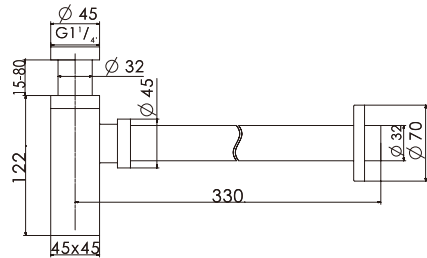

T18

Cylindrical bottle trap, 1 1/4", dia 40mm outlet pipe