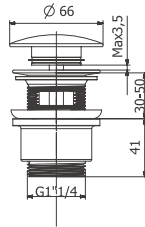

C64

CE

Brass waste for wash basin 1 1/4",
with overflow clic-clac