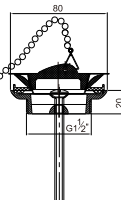

## B15

Brass waste for bathtub 1 1/2",  
brass plug with chain

**B16**

Brass waste for sink  
1 1/2" brass plug

**B17**

Brass waste for sink 1 1/4",  
rubber plug with chain & screw nut

**B18**

Zinc waste for sink 1 1/4",  
rubber plug with chain & ring