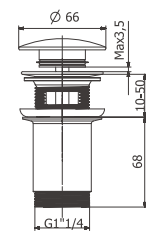

C55

Brass waste for wash basin 1 1/4",
with overflow clic-clac