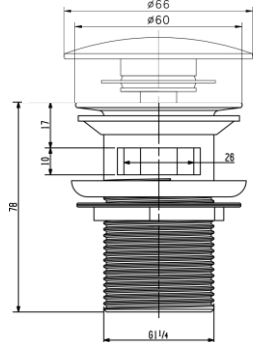

C09RG

Brass basin waste, 1 1/4", with overflow, clic-clac, rose gold