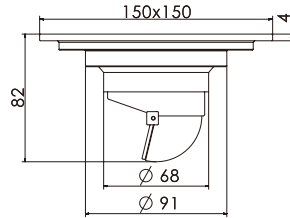

F32

Brass floor drain