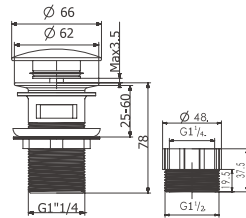

C14

Brass waste for wash basin 1 1/4", with overflow clic-clac

C15

Brass waste for wash basin 1 1/4", with overflow clic-clac