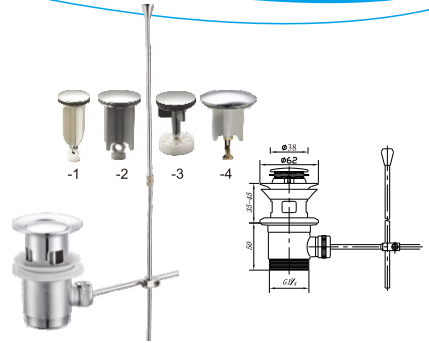

C501

Pop up basin waste, 1 1/4"