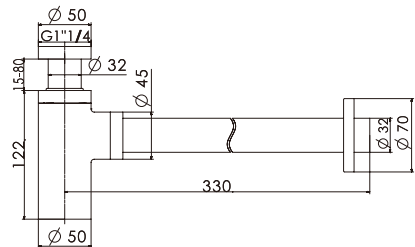

T12MB

Brass bottle trap round, 1 1/4", MB

T12BN

Brass bottle trap round, 1 1/4",
brushed nickel finish