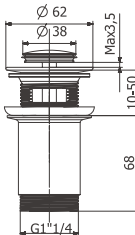

C54

Brass waste for wash basin 1 1/4",
with overflow clic-clac