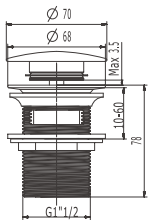

Brass waste for wash basin 1 1/2",
with overflow clic-clac