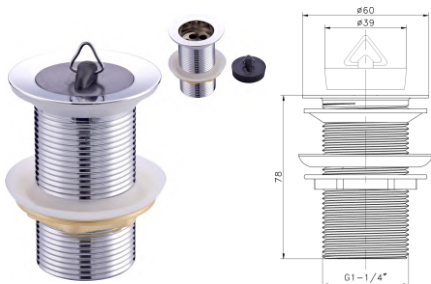

The Draining Art

C806

Stainless steel plug basin waste,
1 1/4", without overflow