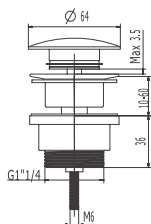

C68

Universal pop up waste, 1 1/4",
big cap