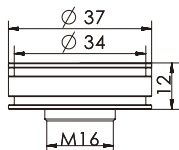

## F36

Brass floor drain

**F37**

Stainless steel floor waste,  
15\*15cm 20\*20cm

**F38**

Stainless steel floor waste,  
10\*10cm 15\*15cm 20\*20cm click clack

**F39**

Stainless steel floor waste,  
10\*10cm