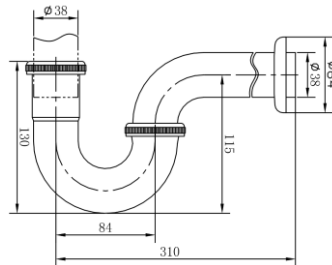

T30

P-trap 1 1/4"

T31

P-trap 1 1/4"

T32

P-trap, 1 1/4",
with cleaning hole

T33

P-trap 1 1/4"

T34

P-trap 1 1/2"