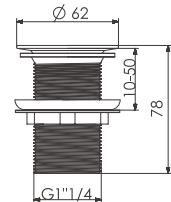

C605

Brass waste for public wash basin 1 1/4"