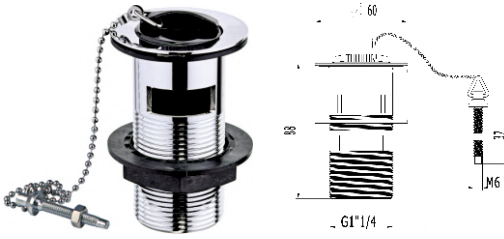

Brass basin waste with captive brass plug, slotted, 1 1/4"

**C204**

Brass basin waste, 1 1/4", slotted, brass plug with chain & stay

**C205**

Brass basin waste, 1 1/4", unslotted, brass plug with chain & stay