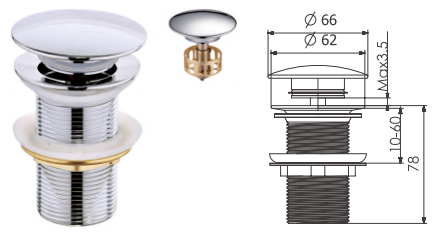

C19

Brass waste for wash basin 1 1/4"
clic-clac with brass filter