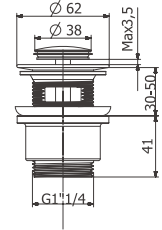

C63

Brass waste for wash basin 1 1/4",
with overflow clic-clac