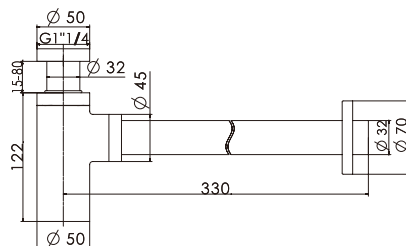

T12RG

Brass bottle trap round, 1 1/4", rose gold

T12G

Brass bottle trap round, 1 1/4", gold

T12W

Brass bottle trap round, 1 1/4", white