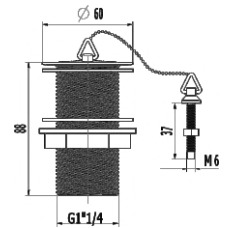

Brass basin waste with captive brass plug, slotted, 1 1/4"

**C204**

Brass basin waste, 1 1/4", slotted, brass plug with chain & stay

**C205**

Brass basin waste, 1 1/4", unslotted, brass plug with chain & stay