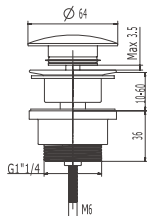

C68W

Universal pop up waste,
1 1/4", white