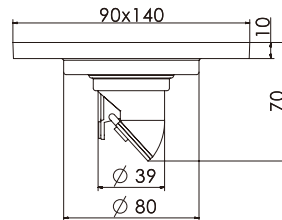

F33

Brass floor drain