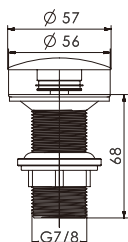

C26

Brass waste for wash basin 7/8" clic-clac