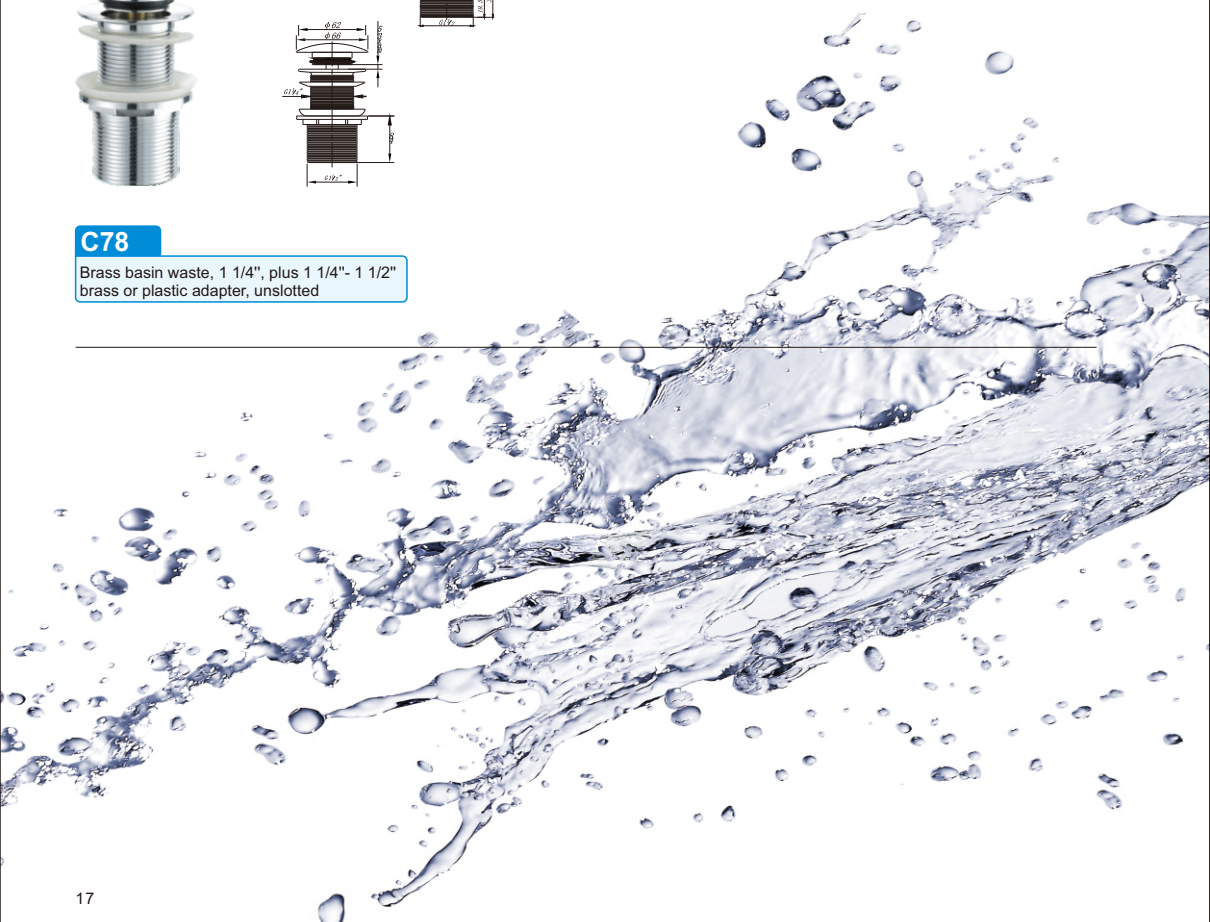

C78

Brass basin waste, 1 1/4", plus 1 1/4"- 1 1/2" brass or plastic adapter, unslotted