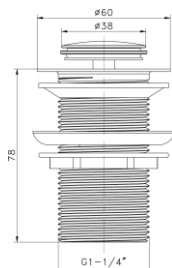

C802

Stainless steel basin waste, 1 1/4", without overflow, clic-clac