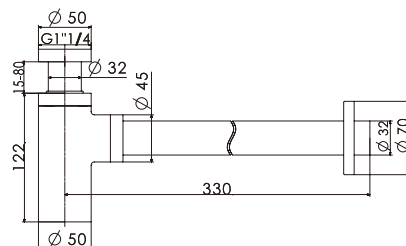

T12RG

Brass bottle trap round, 1 1/4", rose gold