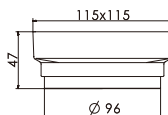

**F17**

Brass floor drain

**F18**

Brass tile insert floor waste,  
88mm outflow

**F19**

Brass tile insert floor waste,  
73mm outflow

**F20**

Brass tile insert floor waste,  
96mm outflow, matt black