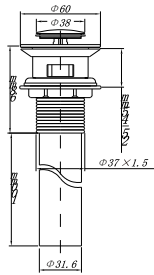

The Draining Art

C112

Brass basin waste, 1", with overflow clic-clac