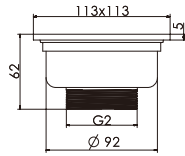

F10

Brass floor drain

F11

Brass floor drain

F12

Brass floor drain

F13

Brass floor drain

F14

Brass floor drain

F15

Brass floor drain