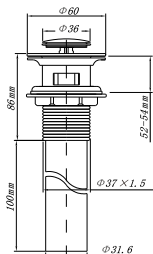

C115

Brass basin waste, 1", with overflow, clic-clac, brass or s.stl filter