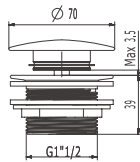

B12

Brass waste for bathtub 1 1/2",
clac-clac