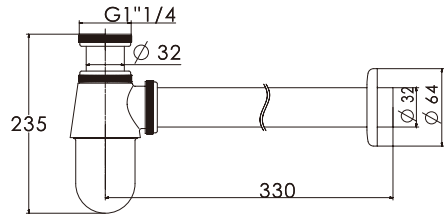

## C11MB

Brass basin waste, 1 1/4", without overflow, clic-clac, matt black

**Augsdrain**

**T10** CE

Brass traditional bottle trap, 1 1/4"

**T10MB**

Brass traditional bottle trap, 1 1/4", MB

**T11** CE