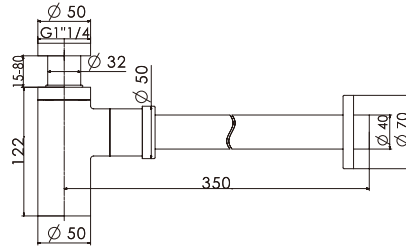

T18

Cylindrical bottle trap, 1 1/4", dia 40mm outlet pipe

T13G

Brass bottle trap square, 1 1/4", gold