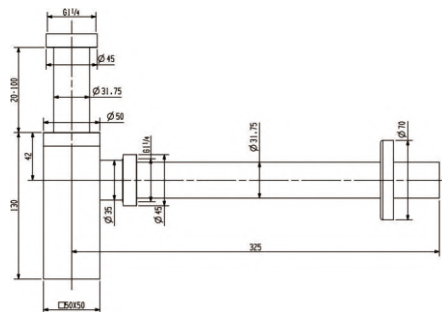

T12GG

Brass bottle trap round, 1 1/4", gun grey

T13 CE

Brass bottle trap square, 1 1/4", forged, size 45x45mm

T14 CE

Brass bottle trap square, 1 1/4", copper sheet welded, size 50x50mm