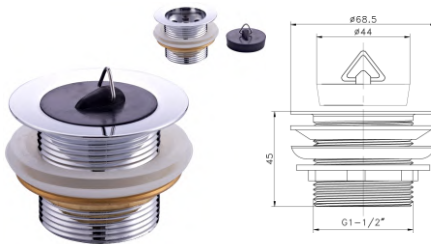

C807

Stainless steel plug sink waste,
1 1/2"

C808

Stainless steel basin waste, 1",
with overflow, clic-clac, with filter