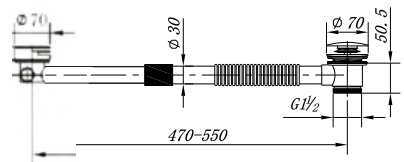

B61

Bath waste and overflow, handle-controlled, 1 1/2"

B62

CP brass bath waste and overflow, clic-clac, 1 1/2"

B63

Brass bath waste with round water outlet and overflow, clic-clac, 1 1/2"