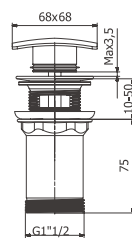

C59

Brass waste for wash basin 1 1/2", with overflow clic-clac