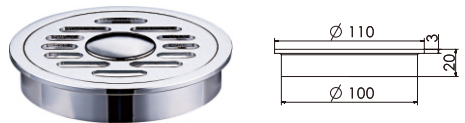

**F21**

Brass tile insert floor waste,  
96mm outflow

**F22**   
Brass floor drain, 110\*110mm,  
100mm outflow

**F23**  
Brass floor drain, 110\*110mm,  
100mm outflow

**F24**   
Brass round floor drain dia  
110mm, 100mm outflow