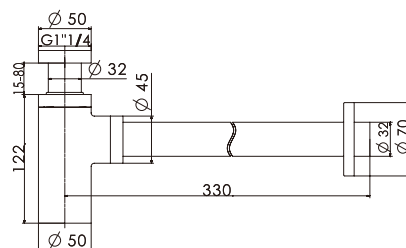

T12G

Brass bottle trap round, 1 1/4", gold

T12W

Brass bottle trap round, 1 1/4", white