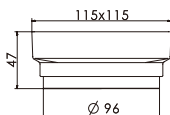

**F17**

Brass floor drain

**F18**

Brass tile insert floor waste,  
88mm outflow

**F19**

Brass tile insert floor waste,  
73mm outflow

**F20**

Brass tile insert floor waste,  
96mm outflow, matt black