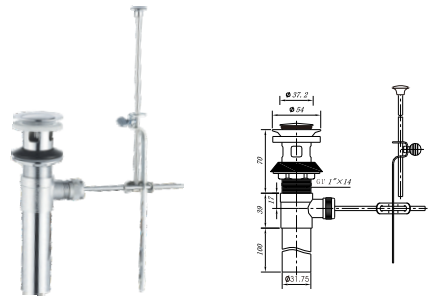

C505

USA pop up basin waste, 1"