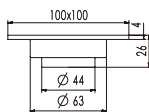

F10

Brass floor drain

F11

Brass floor drain

F12

Brass floor drain

F13

Brass floor drain

F14

Brass floor drain

F15

Brass floor drain