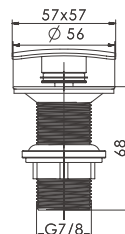

C27

Brass waste for wash basin 7/8" clic-clac