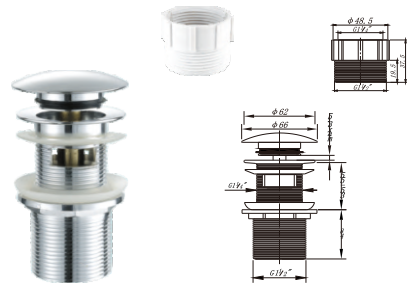

C77

Brass basin waste, 1 1/4", plus 1 1/4"- 1 1/2" brass or plastic adapter, slotted