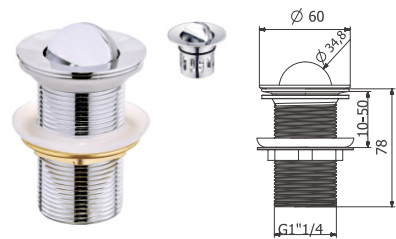

C303

Rotating top waste for wash basin 1 1/4"