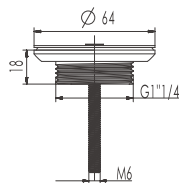

B14

Brass waste for sink 1 1/4"