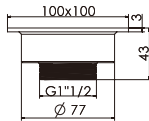

F11

Brass floor drain