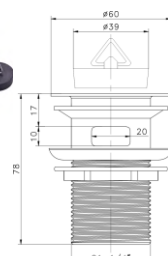

C805

Stainless steel plug basin waste, 1 1/4", with overflow