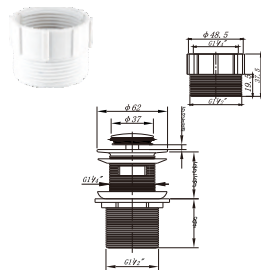

Brass waste for wash basin 1 1/2" clic-clac

**C74**

Brass waste for wash basin 1 1/2" clic-clac

**C75**

Brass basin waste, 1 1/4", plus 1 1/4"- 1 1/2" brass or plastic adapter, with overflow