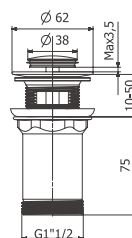

## C56

Brass waste for wash basin 1 1/4", with overflow clic-clac