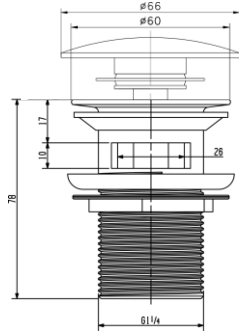

C09G

Brass basin waste, 1 1/4", with overflow, clic-clac, gold