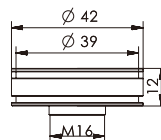

## F36

Brass floor drain

**F37**

Stainless steel floor waste,  
15\*15cm 20\*20cm

**F38**

Stainless steel floor waste,  
10\*10cm 15\*15cm 20\*20cm click clack

**F39**

Stainless steel floor waste,  
10\*10cm