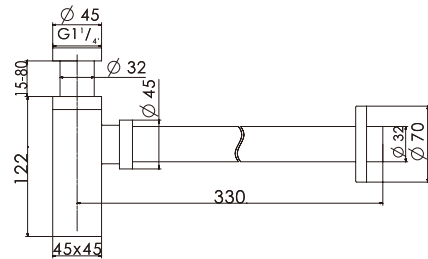

T14 CE

Brass bottle trap square, 1 1/4", copper sheet welded, size 50x50mm