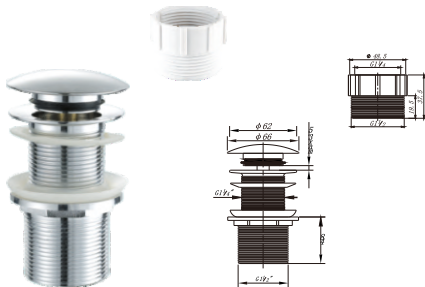

C76

Brass basin waste, 1 1/4", plus 1 1/4"- 1 1/2" brass or plastic adapter, unslotted

C77

Brass basin waste, 1 1/4", plus 1 1/4"- 1 1/2" brass or plastic adapter, slotted

C78

Brass basin waste, 1 1/4", plus 1 1/4"- 1 1/2" brass or plastic adapter, unslotted