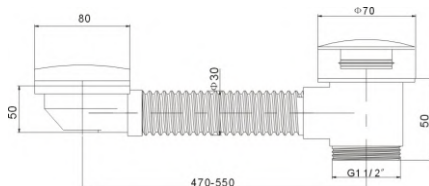

B59

Plastic bath waste and overflow,
handle-controlled, 1 1/2"