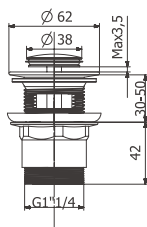

C60

Brass waste for wash basin 1 1/4", with overflow clic-clac