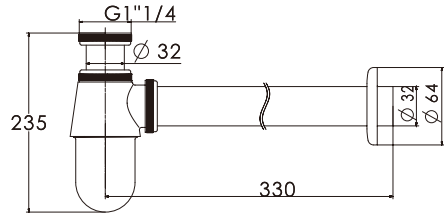

T10 CE

Brass traditional bottle trap, 1 1/4"

T10MB

Brass traditional bottle trap, 1 1/4", MB

T11 CE

Brass bottle trap round, 1 1/4"