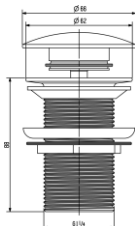

**C19**

Brass waste for wash basin 1 1/4"  
clic-clac with brass filter

**C20**

Brass waste for wash basin 1 1/4", with overflow  
clic-clac plus 1 1/4" - 1 1/2" plastic adapter

**C21**

Brass basin waste, 1 1/4",  
slotted, spring plug