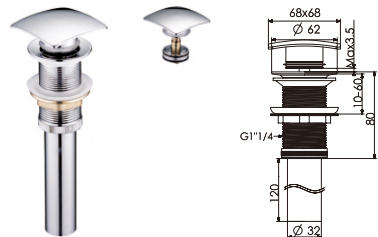

C105

Brass waste for wash basin 1 1/4"
clic-clac with brass filter