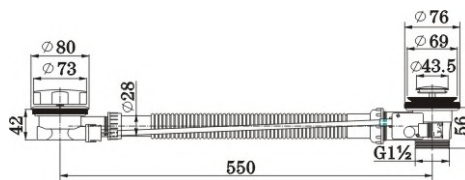

B58

Bath waste and o/flow, clic-clac,
1 1/2"

B59

Plastic bath waste and overflow,
handle-controlled, 1 1/2"

B60

Bath waste and overflow,
handle-controlled, 1 1/2"