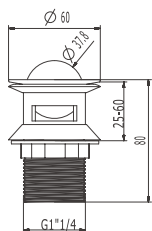

Plastic pop up basin waste,  
1 1/4"

**C504**

USA pop up basin waste,  
M37X1.5

**C505**

USA pop up basin waste, 1"