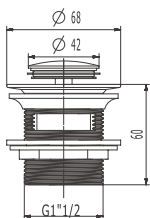

B20

Brass waste for bath 1 1/2",
with overflow clic-clac