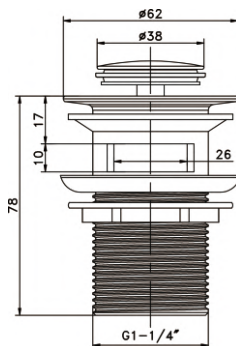

C10MB

Brass basin waste, 1 1/4", with overflow, clic-clac, matt black