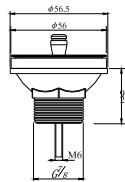

The Draining Art

C200

Brass sink waste, 7/8"