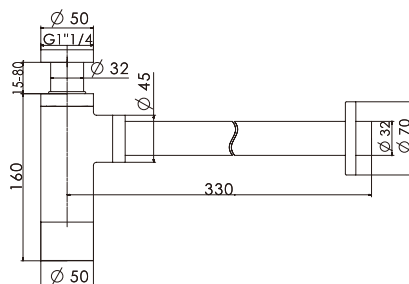

T15 CE

Brass bottle trap round, 1 1/4", height 16cm

T16

Brass bottle trap, 1 1/4", outlet pipe dia 35mm

T17

Square bottle trap, 1 1/4", dia 40mm outlet pipe