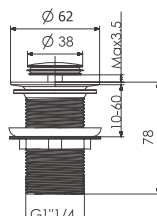

**B23** 

Brass waste for wash basin  
1 1/2" without overflow clic-clac

**B24** 

Brass waste for wash basin 1 1/2",  
with overflow clic-clac

**B25** 

Brass waste for wash basin  
1 1/2" without overflow clic-clac