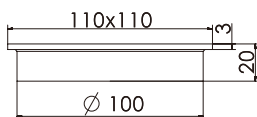

F27
Brass square floor drain,
88*88mm, 75mm outflow