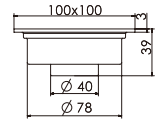

F14

Brass floor drain