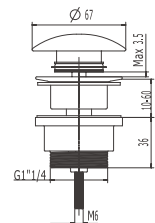

C67

Universal pop up waste, 1 1/4",
ceramic cap