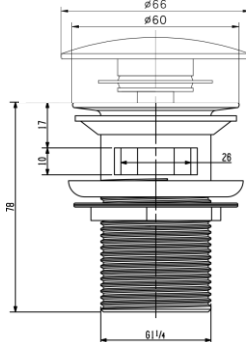

C09GG

Brass basin waste, 1 1/4", with overflow, clic-clac, gun grey