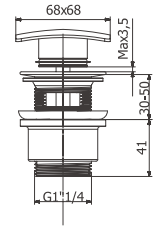

C65

Brass waste for wash basin 1 1/4",
with overflow clic-clac