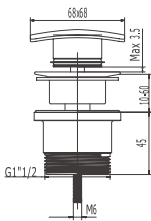

C74

Brass waste for wash basin 1 1/2" clic-clac