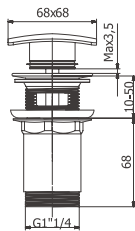

C52

Brass waste for wash basin 1 1/4",
with overflow clic-clac