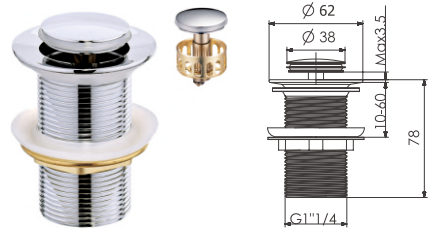

C17

Brass waste for wash basin 1 1/4"
clic-clac with brass filter