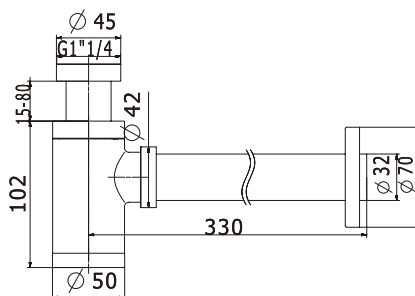

T11G CE

Brass bottle trap round, 1 1/4", gold