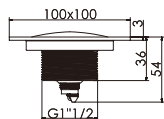

F16

Brass floor waste, clic-clac