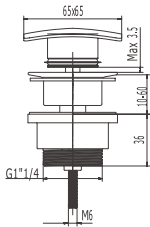

The Draining Art

C70

Brass waste for wash basin 1 1/4" clic-clac