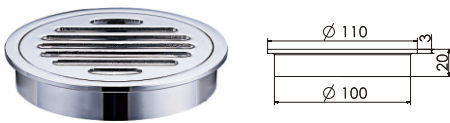

**F21**

Brass tile insert floor waste,  
96mm outflow

**F22**   
Brass floor drain, 110\*110mm,  
100mm outflow

**F23**  
Brass floor drain, 110\*110mm,  
100mm outflow

**F24**   
Brass round floor drain dia  
110mm, 100mm outflow