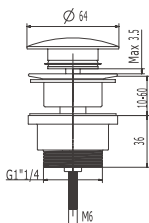

C68G

Universal pop up waste,
1 1/4", gold