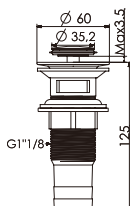

C110

Brass waste for wash basin 1 1/8" with overflow clic-clac