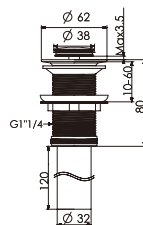

C107

Brass waste for wash basin 1 1/4" clic-clac