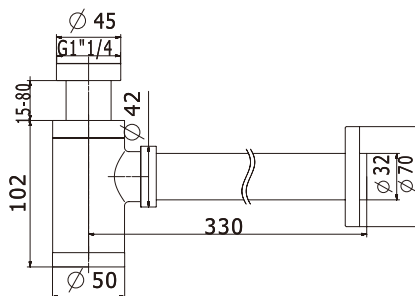

T11MB CE

Brass bottle trap round, 1 1/4", MB