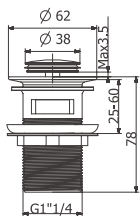

**B23** 

Brass waste for wash basin  
1 1/2" without overflow clic-clac

**B24** 

Brass waste for wash basin 1 1/2",  
with overflow clic-clac

**B25** 

Brass waste for wash basin  
1 1/2" without overflow clic-clac