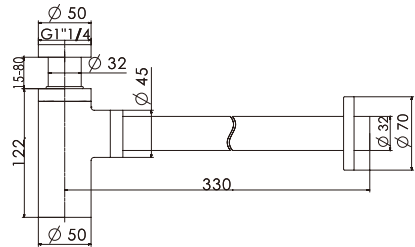

T12 CE

Brass bottle trap round, 1 1/4"