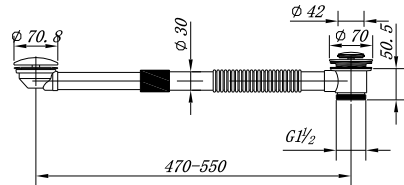

B63

Brass bath waste with round water outlet and overflow, clic-clac, 1 1/2"