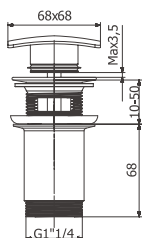

**C53** CE

Brass waste for wash basin 1 1/4",  
with overflow clic-clac, brass filter

**C54**

Brass waste for wash basin 1 1/4",  
with overflow clic-clac

**C55**

Brass waste for wash basin 1 1/4",  
with overflow clic-clac