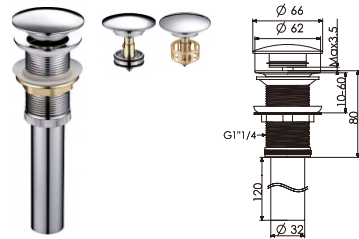

# The Draining Art

**C100**

Brass waste for wash basin 1 1/4",  
with overflow clic-clac, brass filter

**C101**

Brass waste for wash basin 1 1/4"  
clic-clac with brass filter

**C102**

Brass waste for wash basin 1 1/4",  
with overflow clic-clac, brass filter