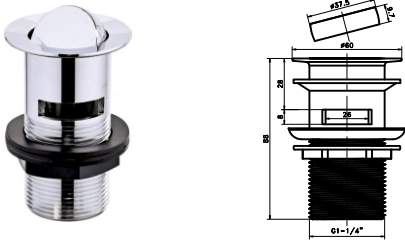

C300

Brass flip top basin waste, 1 1/4", slotted