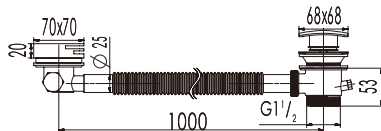

B53

Brass bath waste and overflow,
1 1/2", clic-clac

B54

Square brass bath filler waste
and o/flow, spring plug, 1 1/2"