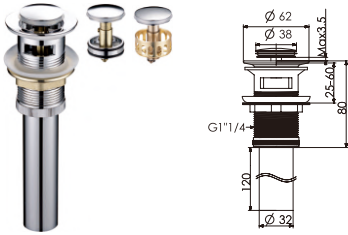

The Draining Art

C100

Brass waste for wash basin 1 1/4",
with overflow clic-clac, brass filter