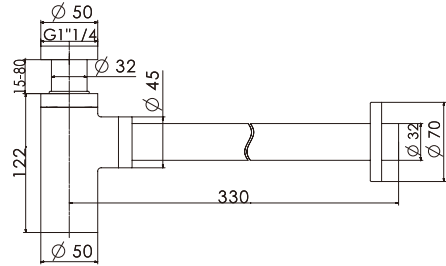

Brass bottle trap round, 1 1/4"

**T11G** CE

Brass bottle trap round, 1 1/4", gold

**T11MB** CE

Brass bottle trap round, 1 1/4", MB

**T11RG** CE

Brass bottle trap round, 1 1/4", rose gold