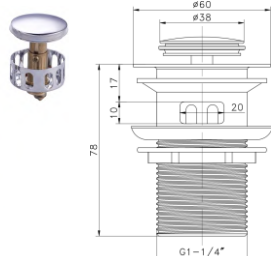

C804

Stainless steel basin waste, 1 1/4", with overflow, clic-clac, with filter