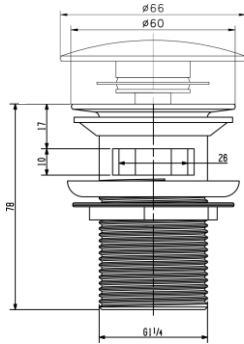

C09MB

Brass basin waste, 1 1/4", with overflow, clic-clac, matt black