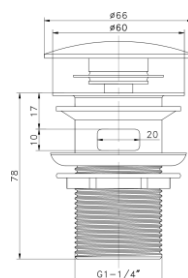

C803

Stainless steel basin waste, 1 1/4", with overflow, clic-clac