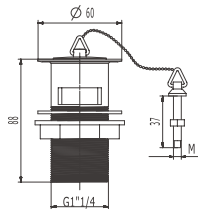

C204

Brass basin waste, 1 1/4", slotted, brass plug with chain & stay