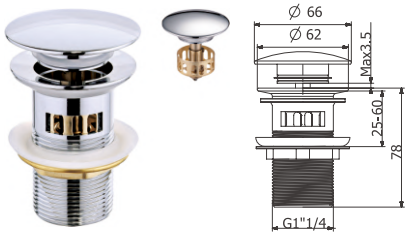

C18

Brass waste for wash basin 1 1/4",
with overflow clic-clac with brass filter