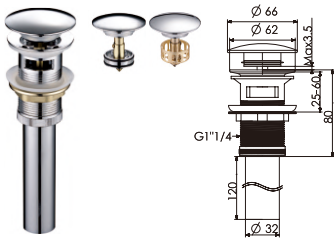

# The Draining Art

**C100**

Brass waste for wash basin 1 1/4",  
with overflow clic-clac, brass filter

**C101**

Brass waste for wash basin 1 1/4"  
clic-clac with brass filter

**C102**

Brass waste for wash basin 1 1/4",  
with overflow clic-clac, brass filter