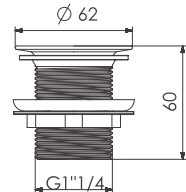

C603

Brass waste for public wash basin 1 1/4"