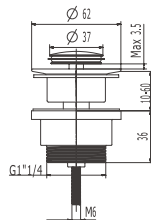

C66

WaterMark CE

Universal pop up waste, 1 1/4",
small cap