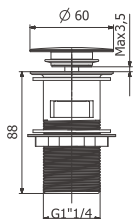

C24

Brass basin waste, 1 1/4", slotted, flat mushroom spring plug