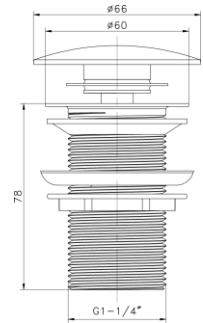

C08MB

Brass basin waste, 1 1/4", without overflow, clic-clac, matt black