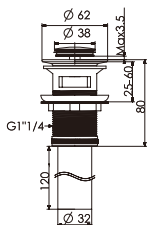

C106

Brass waste for wash basin 1 1/4", with overflow clic-clac