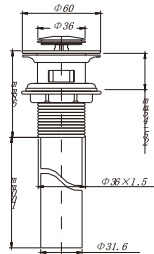

C114

Brass basin waste, 1", with overflow clic-clac